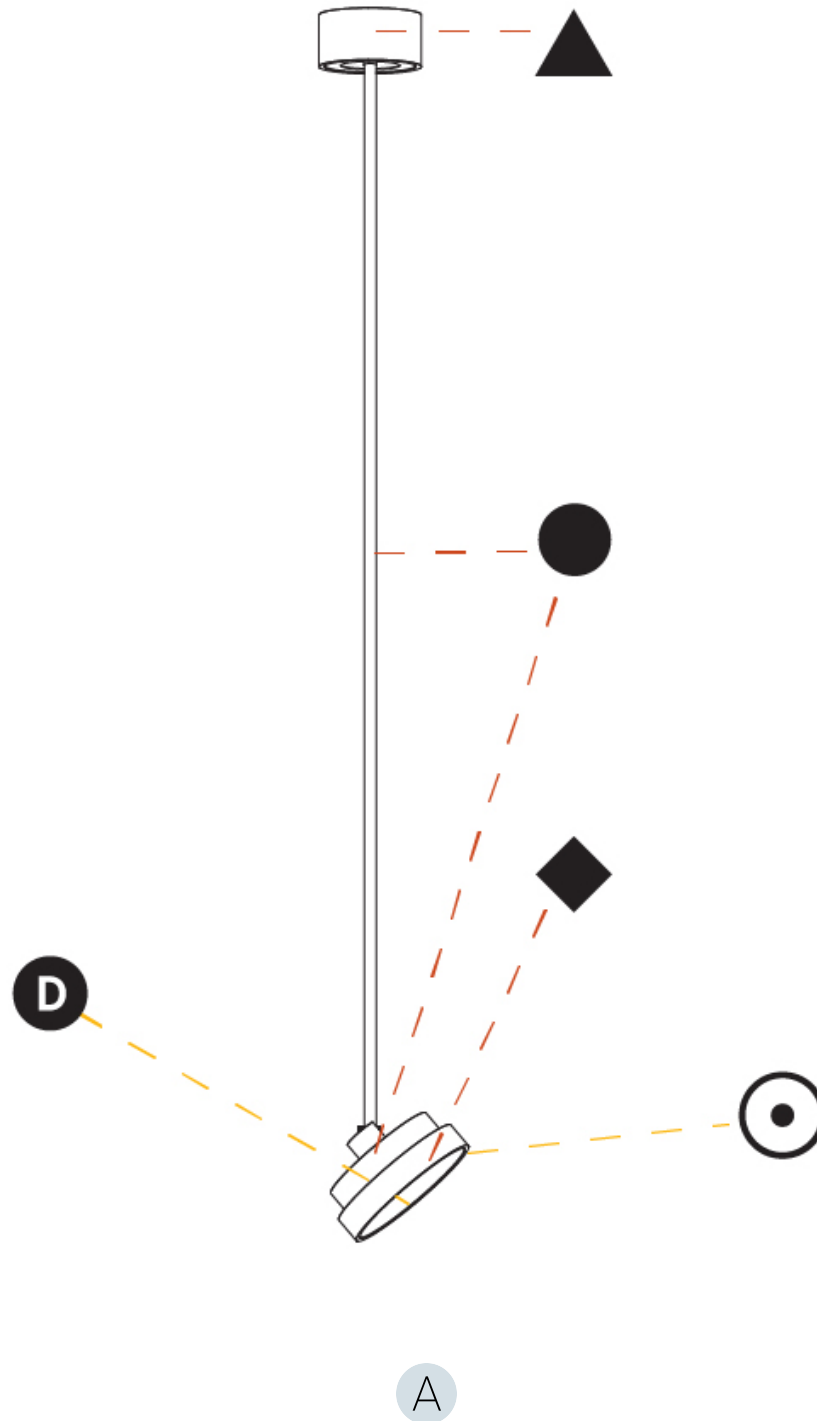

SIGN DIVA FLEX SUSPENSION

A30852-

PROJECT	_____
TYPE	_____
SPECIFIER	_____
QUANTITY	_____
DATE	_____